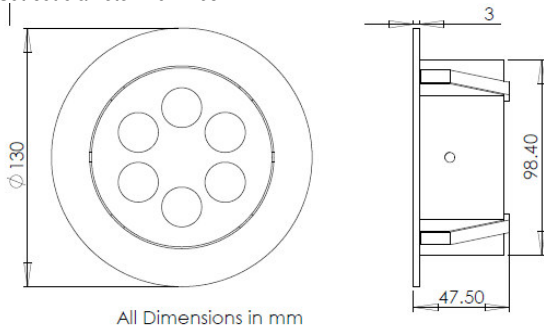

**Dimensions**

Cut-out diameter: 102~108mm

**Product Specifications**

Models	Mono	Mono Dimmable	RGB
Light Source	6x 1W High Power CREE LED		6x 1W High Power Luxeon LED
Power Input	Max 7.2W (lamp only)	Max 7.5W, 24VDC	Max 8.5W, 24VDC
Lumen per Lamp	480 lm (Day Light)		-
Intensity per Lamp @ 1m	2,100 lux (Day Light) on 30 Deg Lens		-
Lens Options	Standard: 30 deg. Custom: 60 deg		Standard: 60 deg Custom: 30 deg
Colour Options	Standard: Day Light (Typ 6000K), Warm White (Typ 3000K). Custom: Red, Green, Blue, Amber		RGB
Control Options	External Driver, 110~240VAC	PCM-2, PCC-8	PCM-1, PCC-3, PCC-51, PCC-8
Operating Temperature	-5~40 deg C		
Estimated Lamp Life	50,000 Hrs		