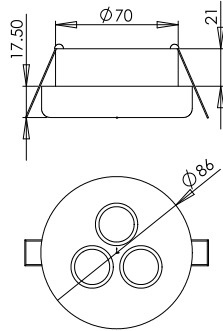

PDX-6 Down LED Basic

All Dimensions in mm

PDX/C-3 Down LED

All Dimensions in mm

Specifications

	PDX-6 Basic	PDX-3 Mono	PDX-3D Mono Dimmable	PDC-3i RGB
Light Source	3x 1W Cree Power LED	6x 1W Cree Power LED		6x 1W Power Luxeon LED
Power Input	4.8W	8.5W	9W	8.5W (Max)
Lens Options	Standard: 30 deg. Custom Options: 10, 60 deg			30, 60 deg
Colour Options	Standard: Day Light (6000K), Warm White (3000K) Custom: Red, Green, Blue, Amber			RGB
Control Options	External Driver, 110~240VAC Input		PCM-2	PCM-1, PCC-3, PCC-6, PCC-8