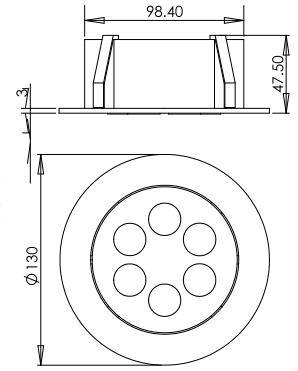

PDX-6 Down LED Basic

All Dimensions in mm

PDX/C-3 Down LED

All Dimensions in mm

Specifications

	PDX-6 Basic	PDX-3 Mono	PDX-3D Mono Dimmable	PDC-3i RGB
Light Source	3x 1W Cree Power LED	6x 1W Cree Power LED		6x 1W Power Luxeon LED
Power Input	4.8W	8.5W	9W	8.5W (Max)
Lens Options	Standard: 30 deg. Custom Options: 10, 60 deg			30, 60 deg
Colour Options	Standard: Day Light (6000K), Warm White (3000K) Custom: Red, Green, Blue, Amber			RGB
Control Options	External Driver, 110~240VAC Input		PCM-2	PCM-1, PCC-3, PCC-6, PCC-8