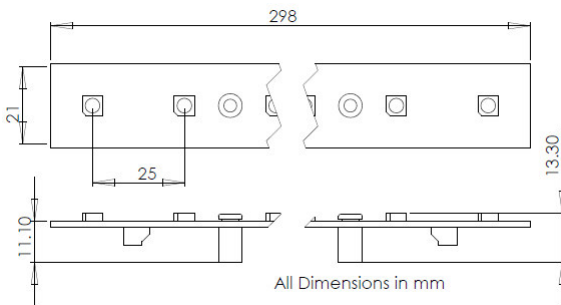

**Dimensions**

**Product Specifications**

Models	RGB	RGB DMX01	RGB DMX03
Light Source	12x Nichia 3 in 1 RGB SMD LED		
LED Viewing Angle	115 Deg		
LED Luminous Intensity	R: 700 mcd; G: 1200 mcd; B: 400 mcd		
Nominal Operating Voltage	24 Vdc		
Power consumption	3W (Max)	4.2W (Max)	
Controller Options	PCC-3, PCC-51 or PCC-8	Direct DMX 512 signal feed	
DMX Address	-	3 channels	9 channels
Mounting	M3 Screw Mount		
Operating Temperature	-5 ~+ 40 deg C		
Estimated Life Span	50,000 hrs		