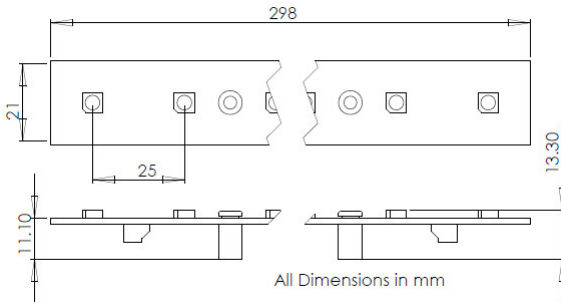

Dimensions

Product Specifications

Models	Mono
Light Source	12x 3in1 SMD LED
LED Viewing Angle	115 Deg
Nominal Operating Voltage	24 Vdc
Power consumption	3W (Max)
Colour Options	Day Light, Cool White, Warm White, Red, Green, Blue, Amber
Mounting	M3 Screw Mount
Operating Temperature	-5 ~+ 40 deg C
Estimated Life Span	50,000 hrs