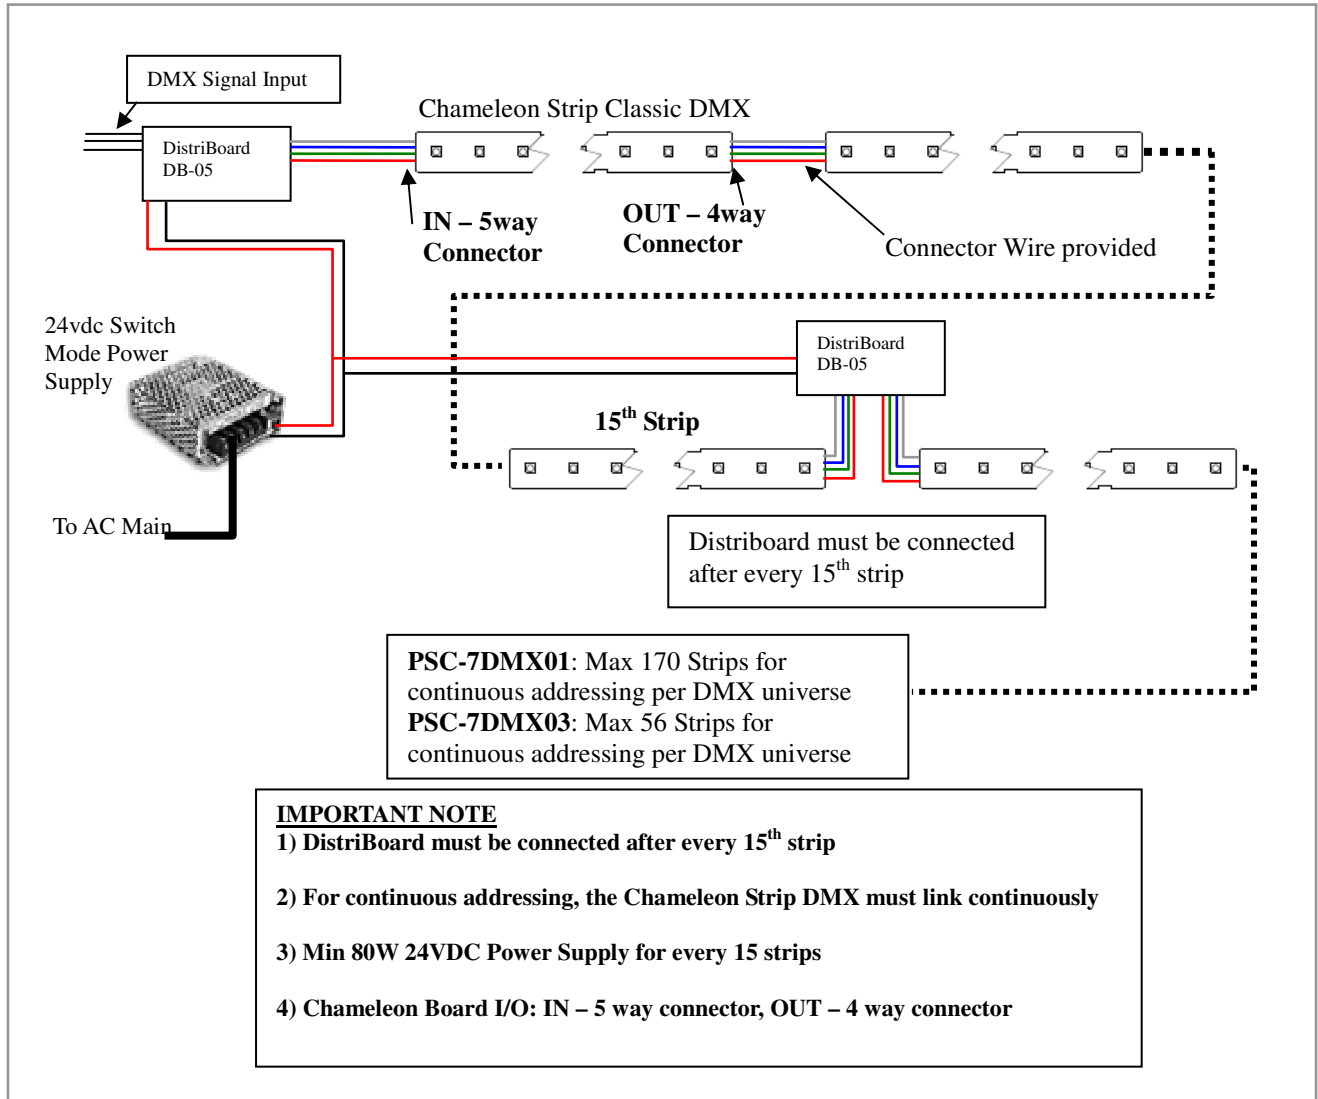

Chameleon Strip Classic DMX Connection Guide

**System Requirement**

- 1) Chameleon Strip Classic DMX
- 2) Distribution Board DB-05
- 3) 24VDC Switch Mode Power Supply

Prime Light Pte Ltd reserves the right to change specification without prior notice.