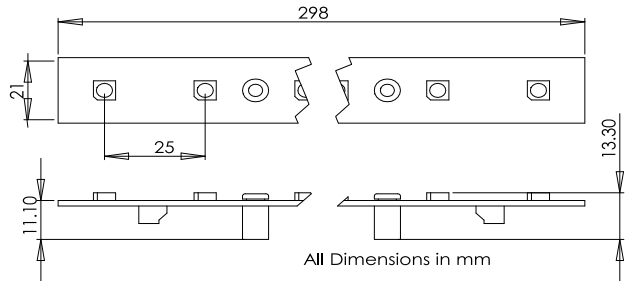

Specifications

Model	PSX-7 Mono	PSC-7 RGB	PSC-7 DMX01	PSC-7 DMX03
Light Source	12x 5050 SMD LED	12x Nichia 3in1 SMD LED		
Power Input	3W (Max), 24VDC		4.7W (Max), 24VDC	
Beam Angle	120 deg			
Colour Options	White, Warm White, Red, Green, Blue, Amber	RGB		
Control Options	-	PCC-3, PCC-6, PCC-8	DMX Input, 3 chn	DMX Input, 9 chn
Housing Options	Tilttable Polycarbonate Housing with Acrylic Window. Model PSX-7M or PSC-7M.			