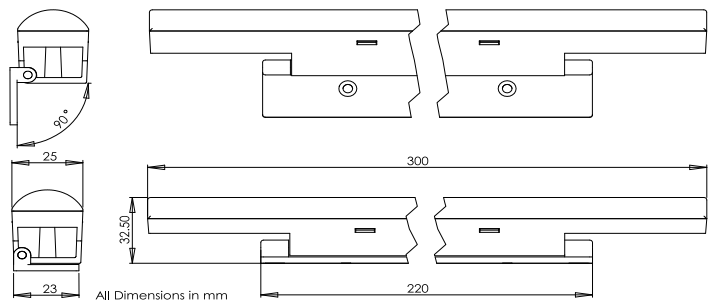

Chameleon Strip™

The Chameleon Strip™ is a versatile strip light widely used for effects and mood lighting applications. Capable of producing millions of colours, the RGB versions provides rich and vibrant colours for alcove, counters and many other back and side lighting installations. It also comes in auto addressing DMX input versions.

Specifications

Model	PSX-7 Mono	PSC-7 RGB	PSC-7 DMX01	PSC-7 DMX03
Light Source	12x 5050 SMD LED	12x Nichia 3in1 SMD LED		
Power Input	3W (Max), 24VDC		4.7W (Max), 24VDC	
Beam Angle	120 deg			
Colour Options	White, Warm White, Red, Green, Blue, Amber	RGB		
Control Options	-	PCC-3, PCC-6, PCC-8	DMX Input, 3 chn	DMX Input, 9 chn
Housing Options	Tilttable Polycarbonate Housing with Acrylic Window. Model PSX-7M or PSC-7M.			