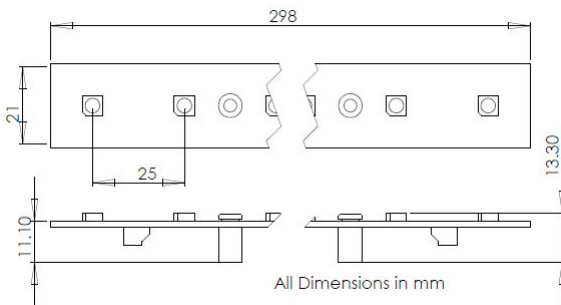

Dimensions

Product Specifications

Models	Mono
Light Source	12x 3in1 SMD LED
LED Viewing Angle	115 Deg
Nominal Operating Voltage	24 Vdc
Power consumption	3W (Max)
Colour Options	Day Light, Cool White, Warm White, Red, Green, Blue, Amber
Mounting	M3 Screw Mount
Operating Temperature	-5 ~+ 40 deg C
Estimated Life Span	50,000 hrs