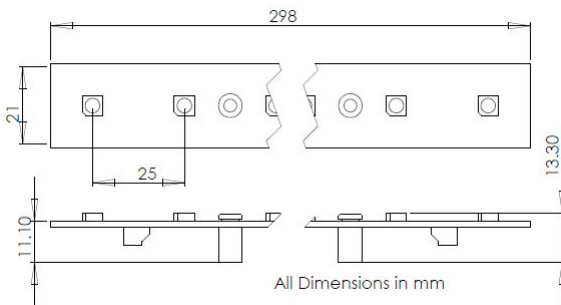

Dimensions

Product Specifications

Models	RGB	RGB DMX01	RGB DMX03
Light Source	12x Nichia 3 in 1 RGB SMD LED		
LED Viewing Angle	115 Deg		
LED Luminous Intensity	R: 700 mcd; G: 1200 mcd; B: 400 mcd		
Nominal Operating Voltage	24 Vdc		
Power consumption	3W (Max)	4.2W (Max)	
Controller Options	PCC-3, PCC-51 or PCC-8	Direct DMX 512 signal feed	
DMX Address	-	3 channels	9 channels
Mounting	M3 Screw Mount		
Operating Temperature	-5 ~+ 40 deg C		
Estimated Life Span	50,000 hrs		