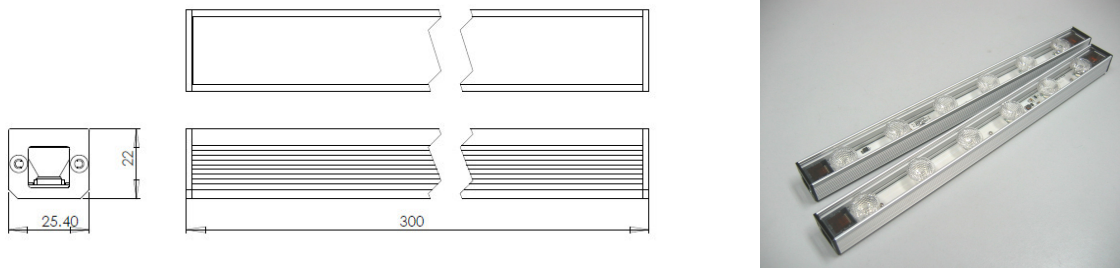

Features & Applications

The LED Bar Classic is a multi-purpose lamp. Fitted with High Power LED for high intensity illumination, the LED Bar Classic is housed in a new modern fixture and offers dimming capability. It can be applied as cabinet, cove or general lighting.

Dimensions

All dimensions in mm

Product Specifications

Models	Mono	RGB
Light Source	6x 1W High Power Cree LED	6x 1W High Power Luxeon LED
Power Input	Max 7.5W, 24VDC	Max 8.5W, 24VDC
Lumen per Lamp	480lm (Day Light)	-
Intensity per Lamp @ 1m	900 lux (Day Light) with 60 deg lens	-
Lens Options	Standard: 60 deg; Custom: 30 deg	
Colour Options	Day Light (Typ 6000K), Warm White (Typ 3000K), Custom: Red, Green, Blue, Amber	RGB
Control Options	PCM-2, PCC-8	PCM-1, PCC-3, PCC-51, PCC-8
Operating Temperature	-5 ~ +40 deg C	
Estimated Lamp Life	50,000 hours	

Models

PIX-306YYZ

Z	Alphabet depicts model type	D: Mono Dimmable
YY	Digits depict lens angle (deg)	30, 60
X	Alphabet depicts LED colour	C: RGB, B: Day Light, E: Warm White, R: Red, G: Green, L: Blue, Y: Amber