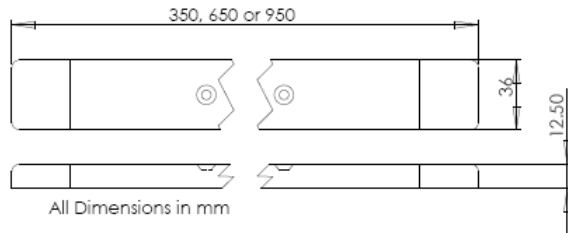

**Features & Applications**

PIX-2 LED Bar Basic uses **CREE 3W High Power LED** as its light source. It is housed in a modern fixture for easy installation & application. It can be easily applied at any location like cabinet, cove & counter etc.

**Dimensions**

**Product Specifications**

Light Source	High Power CREE 3W LED		
Driver Type	External Constant Current Driver @ 700mA		
Driver Power Input	100~240vac, 50~60 Hz		
Model	PIX-20600	PIX-21200	PIX-21800
Power Consumption (lamp only)	6W	12W	18W
Dimension	Std: 35*3.6*1.25cm Angle: 38.6*3.6*3.8cm	Std: 65*3.6*1.25cm Angle: 68.6*3.6*3.8cm	Std: 95*3.6*1.25cm Angle: 98.6*3.6*3.8cm
No. of LED	2	4	6
Lux level @ 1m	Min. 165	Min. 290	Min. 400
Colour Options	Day Light (Typ 6000K), Warm White (Typ 3000K), Red, Green, Blue, Amber		
Estimated Lamp Life	50,000 hrs		

NOTE: Every set comes complete with a Driver and Standard & Angle mount Bracket.

**Models**

**PIX-2YY00**

YY	Digits depict total LED power per lamp	06, 12, 18
X	Alphabet depicts LED colour	<b>B:</b> Day Light, <b>E:</b> Warm White, <b>R:</b> Red, <b>G:</b> Green, <b>L:</b> Blue, <b>Y:</b> Amber