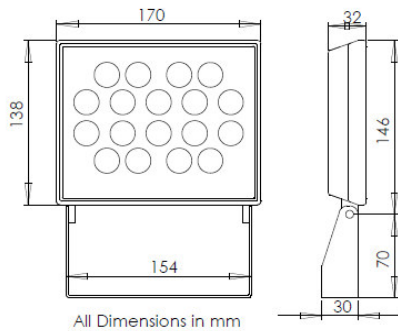

Dimensions

Product Specifications

Models	Mono Dimmable	RGB
Types of LED	18x 1W CREE Power LED	18x 1W Luxeon Power LED
Power Input	23W (Max), 24VDC	
Lumen per Lamp	1440 lm (Day Light)	-
Intensity per Lamp @ 1m	3,800 lux (Day Light) on 30 Deg Lens	
Lens Angle Options	30, 60 Deg	
Colour Options	Standard: Day Light (Typ 6000K), Warm White (Typ 3000K). Custom: Red, Green, Blue, Amber	RGB
Controller/Dimmer Options	PCC-1	PCC-3, PCC-51 or PCC-8
Environment	Outdoor, IP65	
Operation Temperature	-10 ~ 45 deg C	
Estimated Lamp Life	50,000 Hrs	