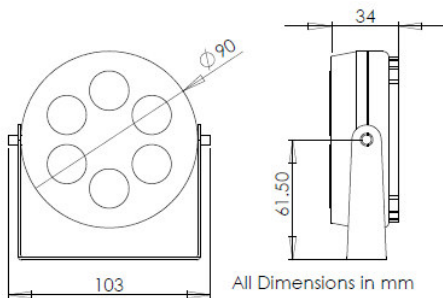

**Dimension**

**Product Specifications**

Models	Mono	Mono Dimmable	RGB
Light Source	6x 1W High Power CREE LED		6x 1W High Power Luxeon LED
Power Input	Max 7.2W (lamp only)	Max 7.5W, 24VDC	Max 8.5W, 24VDC
Lumen per Lamp	480 lm (Day Light)		-
Intensity per Lamp @ 1m	1,600 lux (Day Light) on 30 Deg Lens		-
Lens Options	Standard: 30 deg, Custom: 60 deg		Standard: 60 deg Custom: 30 deg
Colour Options	Standard: Day Light (Typ 6000K), Warm White (Typ 3000K). Custom: Red, Green, Blue, Amber		RGB
Control Options	External Driver, 110~240VAC	PCM-2, PCC-8	PCM-1, PCC-3, PCC-51, PCC-8
Operating Temperature	-5~40 deg C		
Estimated Lamp Life	50,000 Hrs		