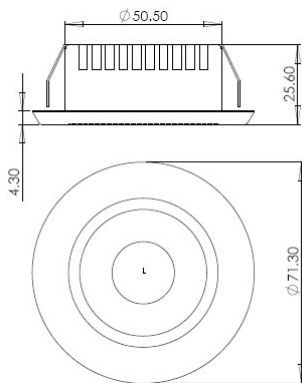

Dimensions

All dimensions in mm

Product Specification

Light Source	3W High Power CREE LED
Driver Type	External Constant Current Driver
Driver Power Input	100~240vac, 50~60 Hz
Power consumption	Max 3W per lamp
Driver Output	700mA
Lumen output per Lamp	Min 137 lm (Day Light)
Intensity per Lamp @ 1m	760 lux (Day Light) on 30 deg Lens
Lens Options	Standard: 30 deg, Custom: 60 deg
Colour Options	Standard: Day Light (Typ 6000K), Warm White (Typ 3000K) Custom: Red, Green, Blue, Amber
Operating Temperature	-5 ~ +40 deg C
Estimated Lamp Life	50,000 hrs

Models

PDX-23YZZ

ZZ	Digits depict lens angle (deg)	30, 60. Standard: 30
Y	Digit depicts number of lamps per set	Standard: 3
X	Alphabet depicts LED colour	B: Day Light, E: Warm White, R: Red, G: Green, L: Blue, Y: Amber
Standard Models: PDB-23330, PDE-23330. MOQ applies for other models		