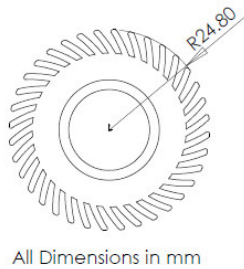

Features & Applications

The SpotBulb™ is a LED spot light bulb built for selective illumination. With a built in converter and driver to draw power direct from the mains, it produces a cool, reliable light beam in a small fixture. The SpotBulb™ is ideal for interior and spot lighting applications.

Dimensions

Product Specifications

Light Source	1x 3W Cree High Power LED
Power Input	4W, 110 ~240 VAC
Luminous Flux	145 lm (Day Light)
Lens Options	Standard: 30 deg
Colour Options	Day Light (Typ 6000K), Warm White (Typ 3000K)
Base	E27
Operating Temperature	-10~ +40 deg C
Estimated Lamp Life	50,000 Hours