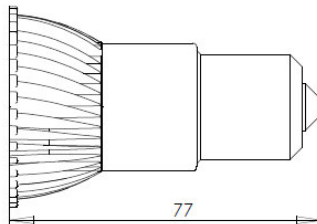

Features & Applications

The SpotBulb™ is a LED spot light bulb built for selective illumination. With a built in converter and driver to draw power direct from the mains, it produces a cool, reliable light beam in a small fixture. The SpotBulb™ is ideal for interior and spot lighting applications.

Dimensions

Product Specifications

Light Source	1x 3W Cree High Power LED
Power Input	4W, 110 ~240 VAC
Luminous Flux	145 lm (Day Light)
Lens Options	Standard: 30 deg
Colour Options	Day Light (Typ 6000K), Warm White (Typ 3000K)
Base	E27
Operating Temperature	-10~ +40 deg C
Estimated Lamp Life	50,000 Hours