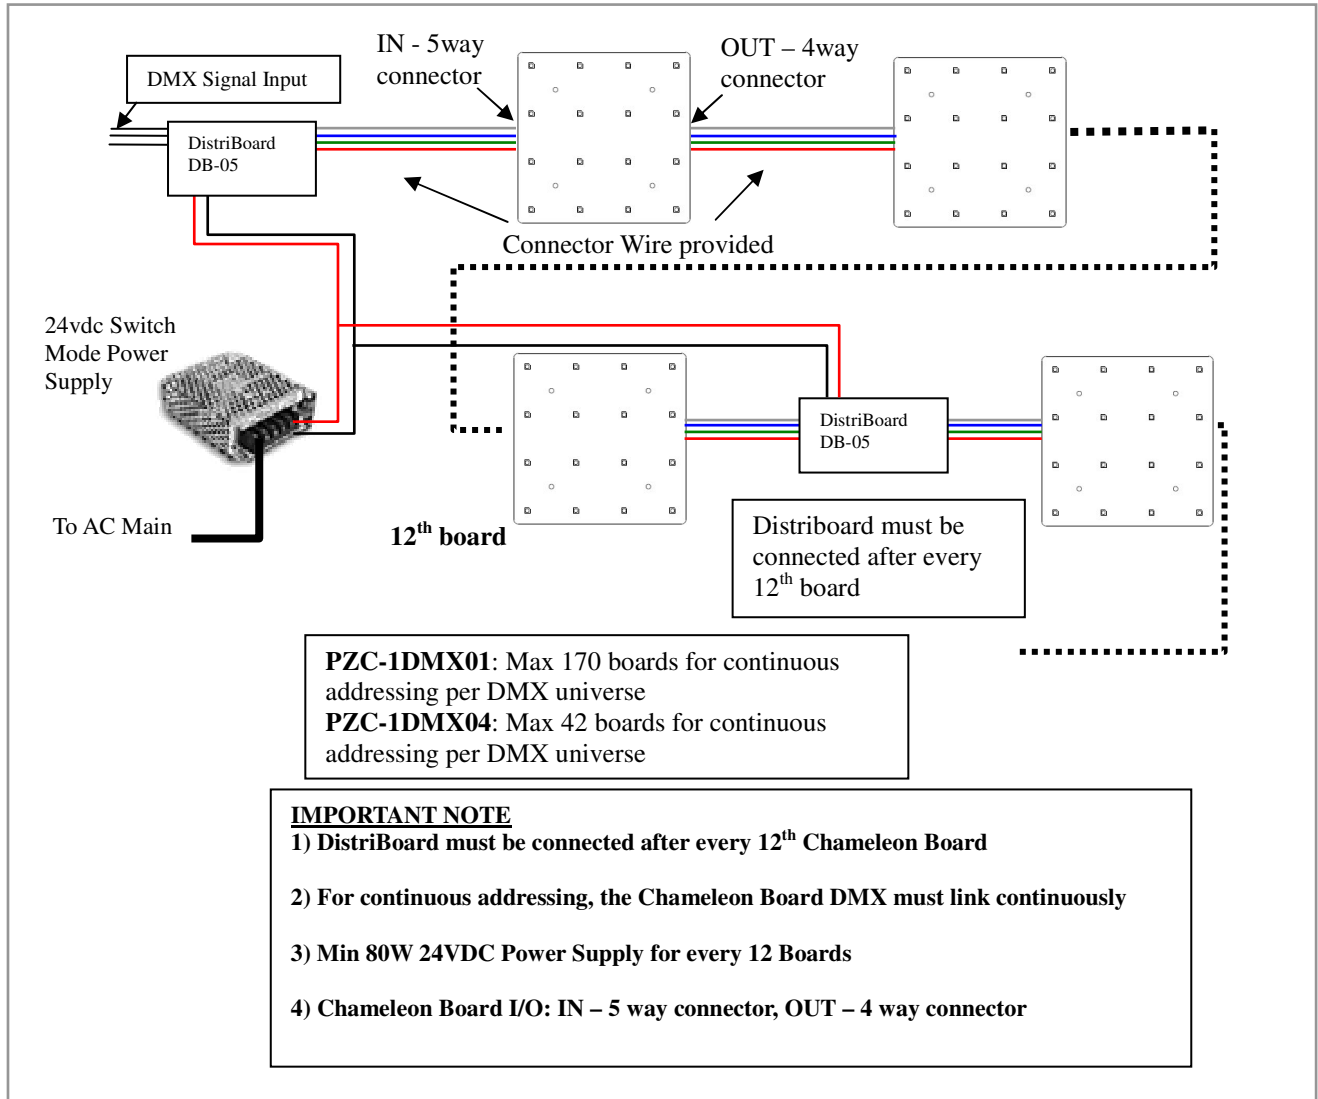

System Requirement

- 1) Chameleon Strip Classic DMX
- 2) Distribution Board DB-05
- 3) 24VDC Switch Mode Power Supply

Prime Light Pte Ltd reserves the right to change specification without prior notice.